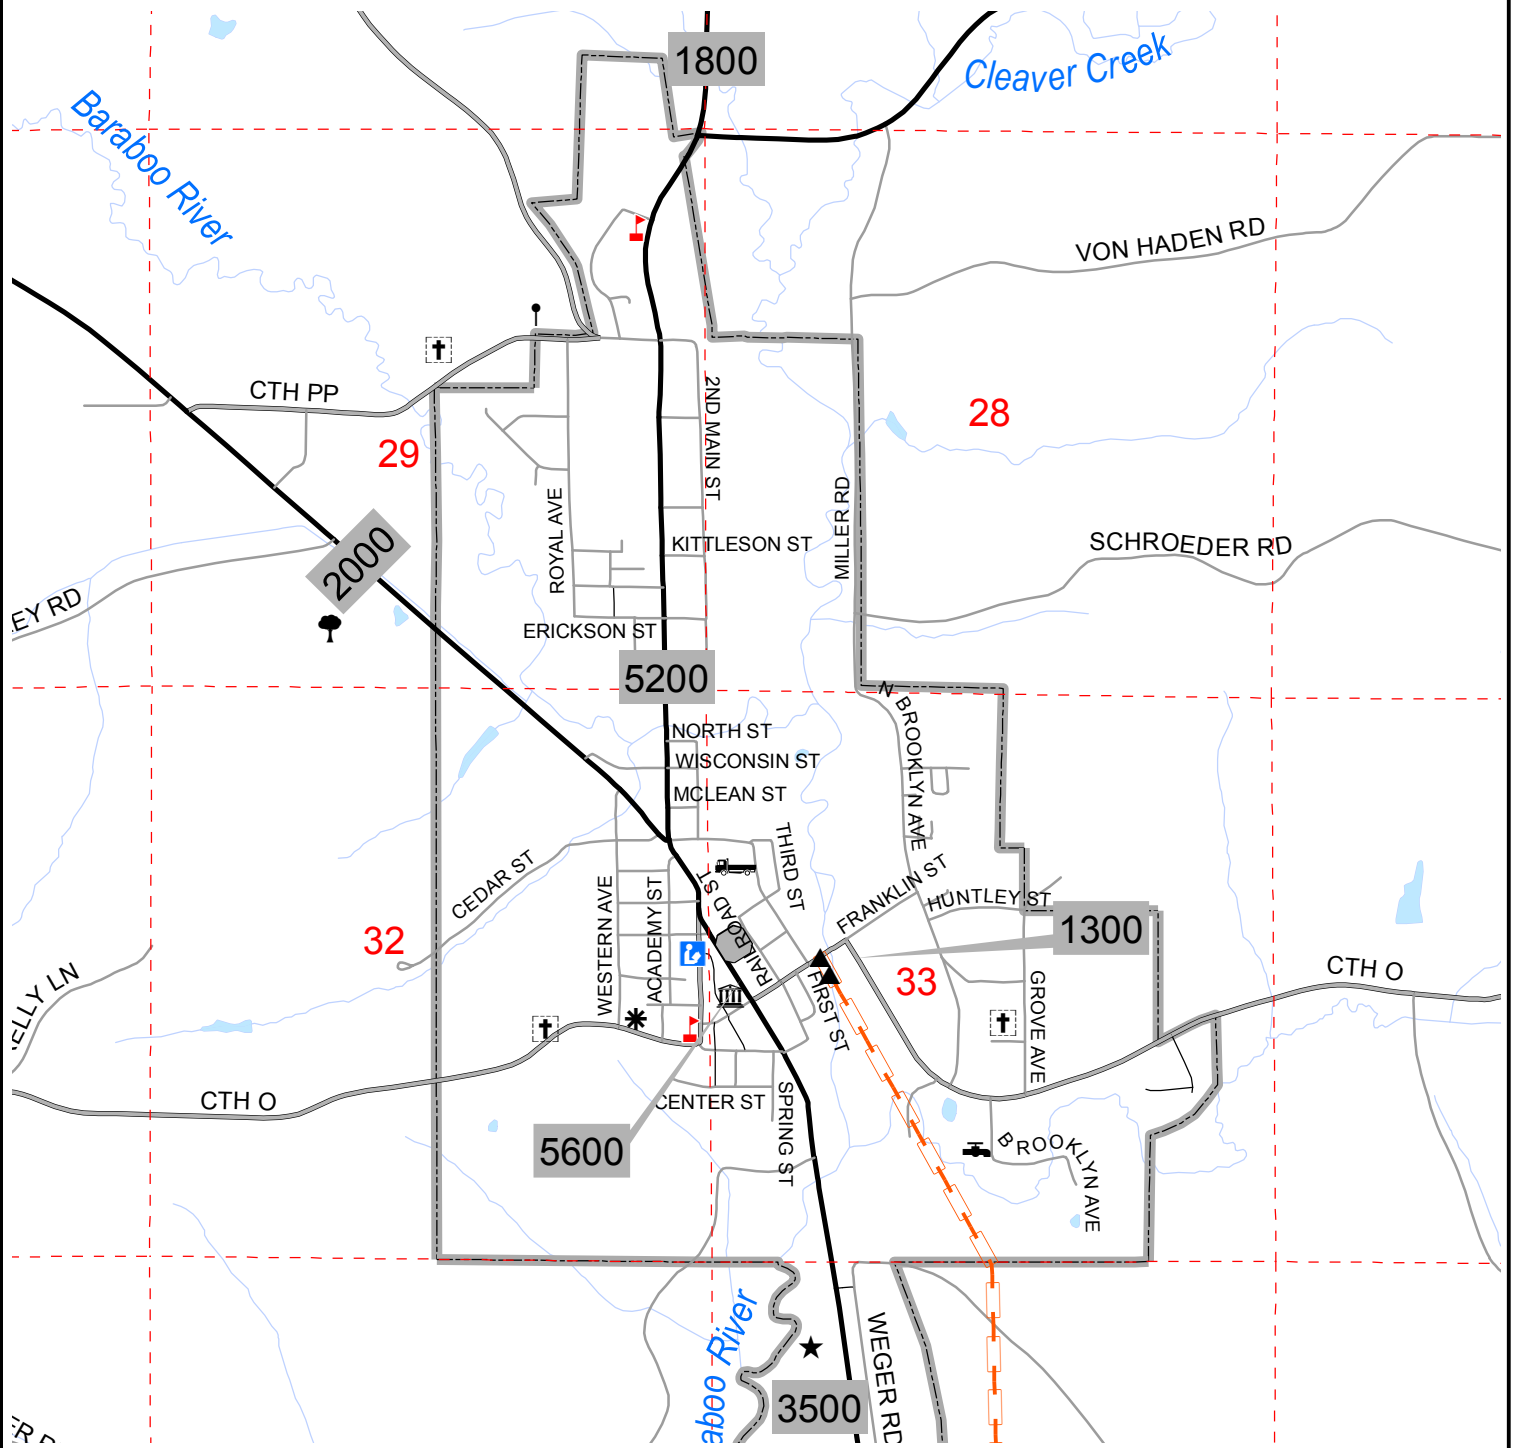

Map 3
 Transportation &
 Community Facilities
 City of Elroy
 Juneau County, Wisconsin

- City Limits
- Section Lines
- US & State Highways
- County Highways
- Local Roads
- Private / Other
- Water
- Annual Average Daily Traffic Count, 2004
- City Hall
- Elroy Commons
- OE Schultz
- Reservoir
- Standpipe
- Treatment Plant
- City Garage
- Al Thompson Mem Park
- Electric Substations
- High Voltage Powerline
- Cemetary
- Library
- Schools

Source: WI DNR, NCWRPC, WI DOT 2004

This map is neither a legally recorded map nor a survey and is not intended to be used as one. This drawing is a compilation of records, information and data used for reference purposes only. NCWRPC is not responsible for any inaccuracies herein contained.