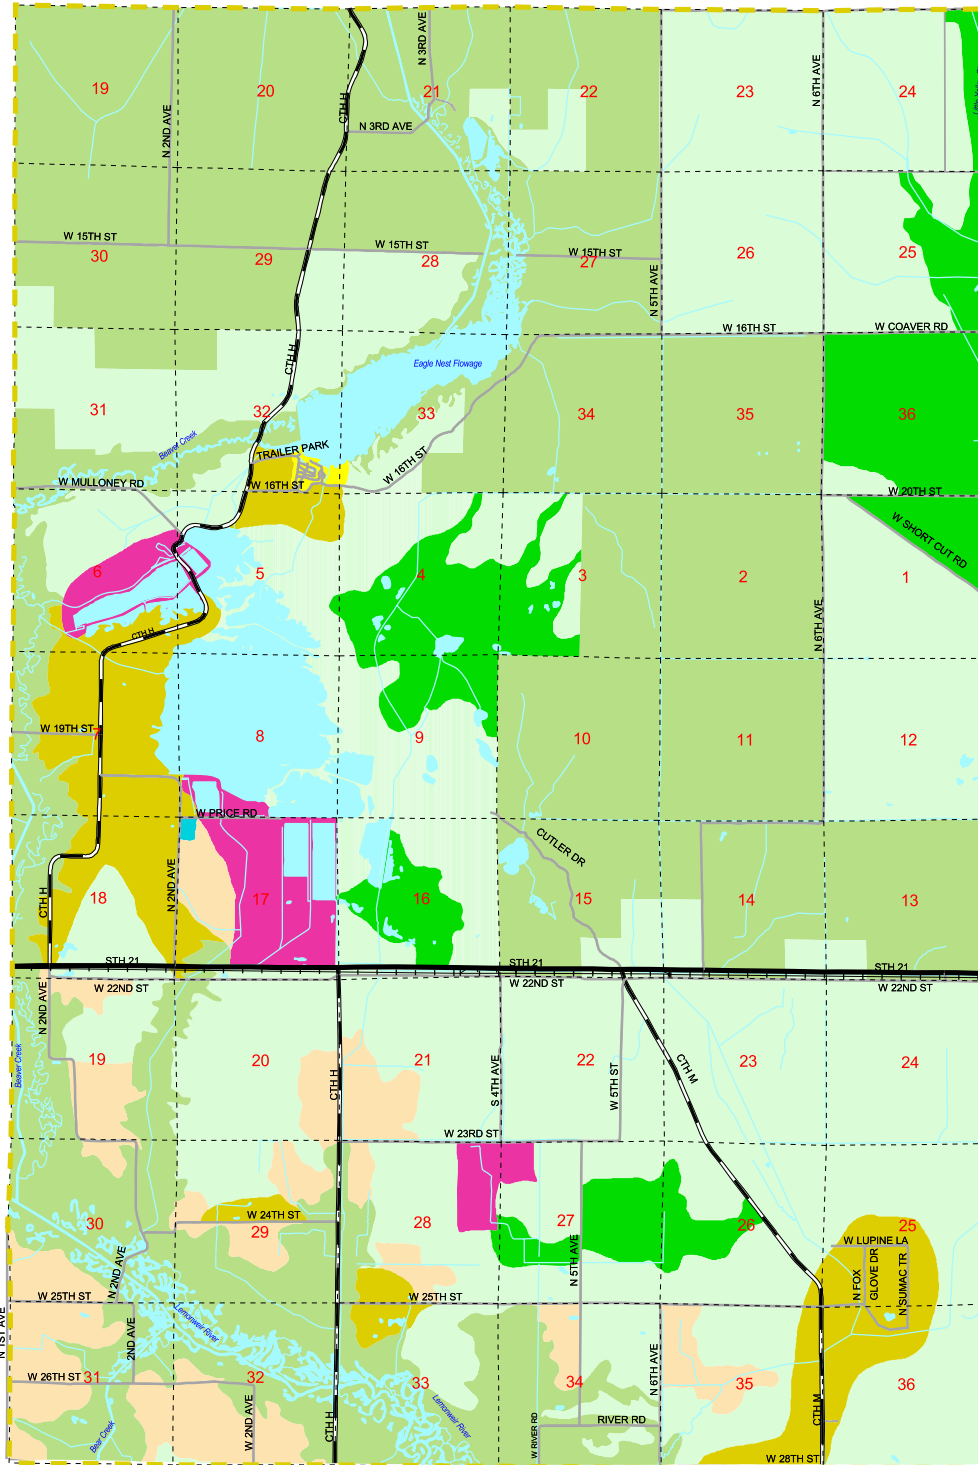

Town of Cutler

Juneau County, Wisconsin

Map 12

Future Land Use Plan

- Minor Civil Division
- Section Lines
- US & State Highways
- County Highways
- Local Roads
- Private / Other
- Railroad
- Agriculture
- Cranberry Bogs
- Governmental
- Grassland
- Preservation / Open Space
- Residential
- Rural Residential
- Water
- Woodlands

Prepared By:
North Central Wisconsin Regional Planning Commission

210 McClellan Street, Suite 210, Waunasa, Wisconsin 54403 (715) 849-5510 www.ncwrpc.org