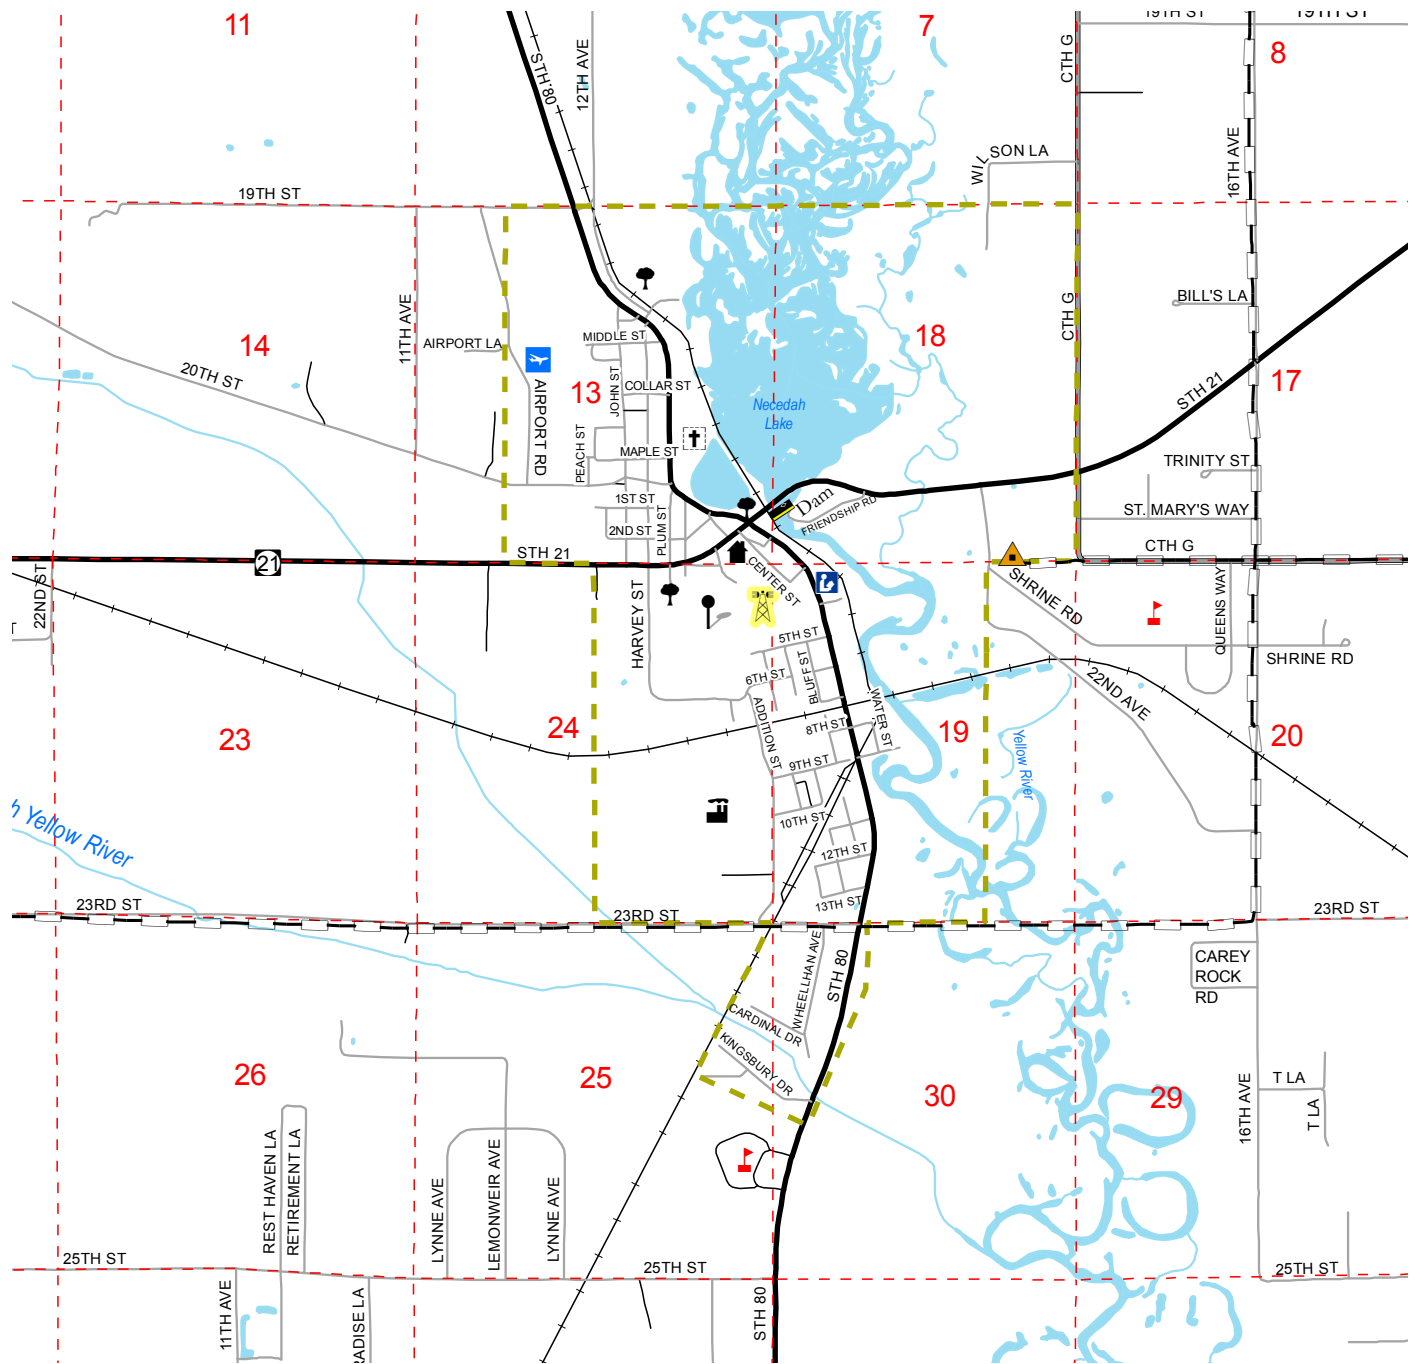

Map 8
Village of Necedah
Utilities & Community
Facilities
 Juneau County, Wisconsin

- | | | |
|---------------------|------------------------|-----------------------|
| Village Boundary | Substation | Industrial Park |
| Section Lines | High Voltage Powerline | Village / Town Hall |
| US & State Highways | Library | Waste Water Treatment |
| County Highways | Schools | |
| Local Roads | Celltower | |
| Private / Other | Airport | |
| Railroad | Park | |
| Water | Reservoir | |
| Cemetary | | |

Source: WI DNR, NCWRPC

This map is neither a legally recorded map nor a survey and is not intended to be used as one. This drawing is a compilation of records, information and data used for reference purposes only. NCWRPC is not responsible for any inaccuracies herein contained.