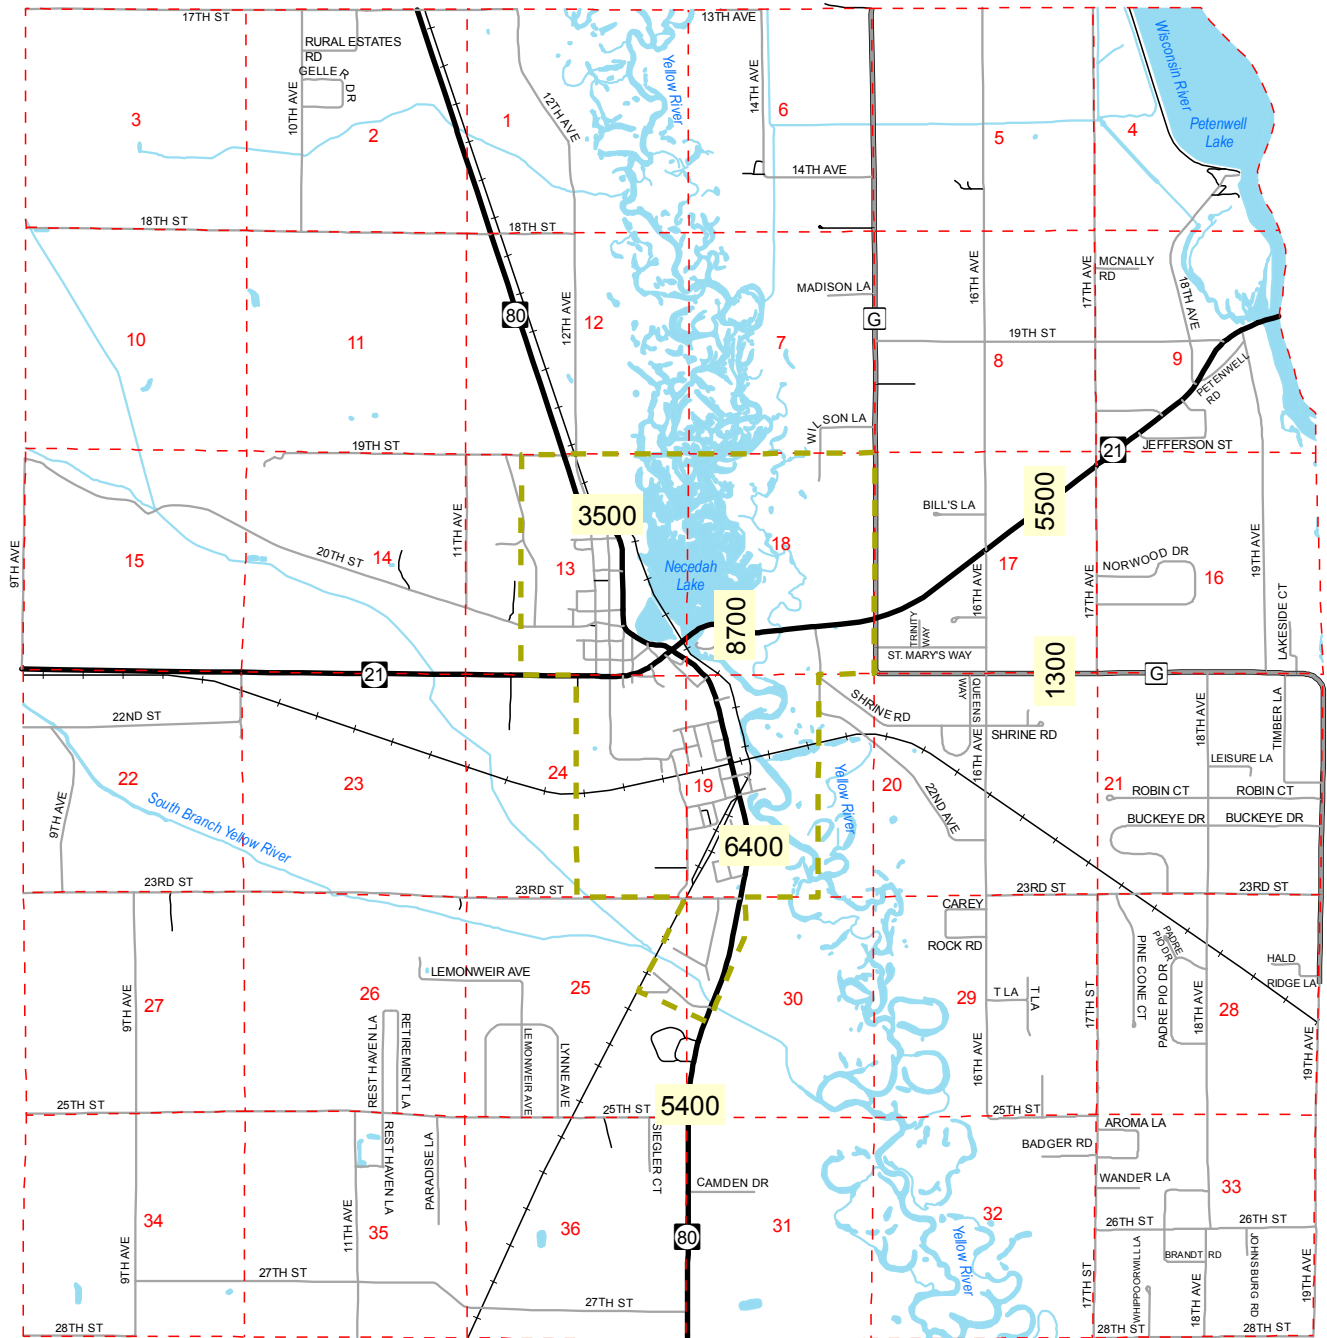

Map 7
 Village of Necedah
 Transportation
 Juneau County, Wisconsin

- - - Village Boundary
- Water
- - - Section Lines
- US & State Highways
- County Highways
- Local Roads
- Private / Other
- Railroad

This map is neither a legally recorded map nor a survey and is not intended to be used as one. This drawing is a compilation of records, information and data used for reference purposes only. NCWRPC is not responsible for any inaccuracies herein contained.