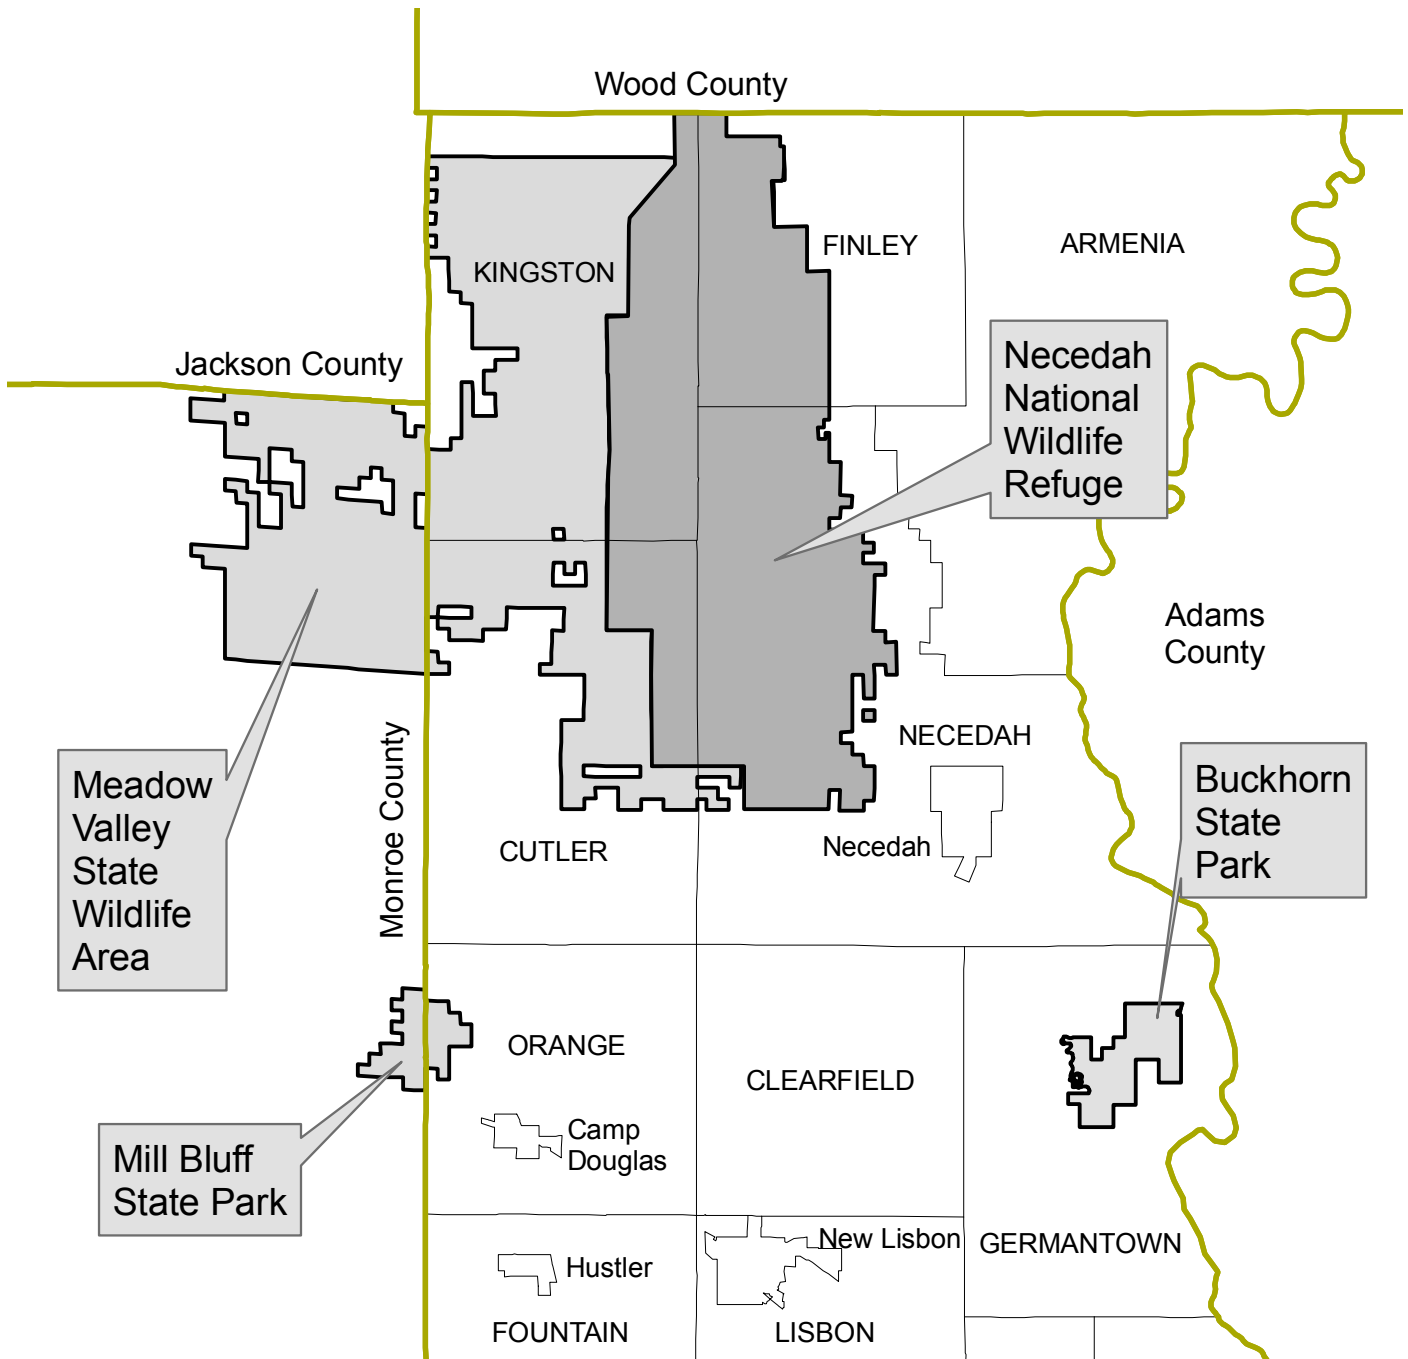

Village of Necedah Federal & State Lands

Northern Juneau County, Wisconsin

Meadow Valley State Wildlife Area

Mill Bluff State Park

Necedah National Wildlife Refuge

Buckhorn State Park

- Minor Civil Divisions
- ▭ County Borders
- ▭ State Owned Lands
- ▭ Federal Owned Lands

Source: WI DNR, NCWRPC
 This map is neither a legally recorded map nor a survey and is not intended to be used as one. This drawing is a compilation of records, information and data used for reference purposes only. NCWRPC is not responsible for any inaccuracies herein contained.