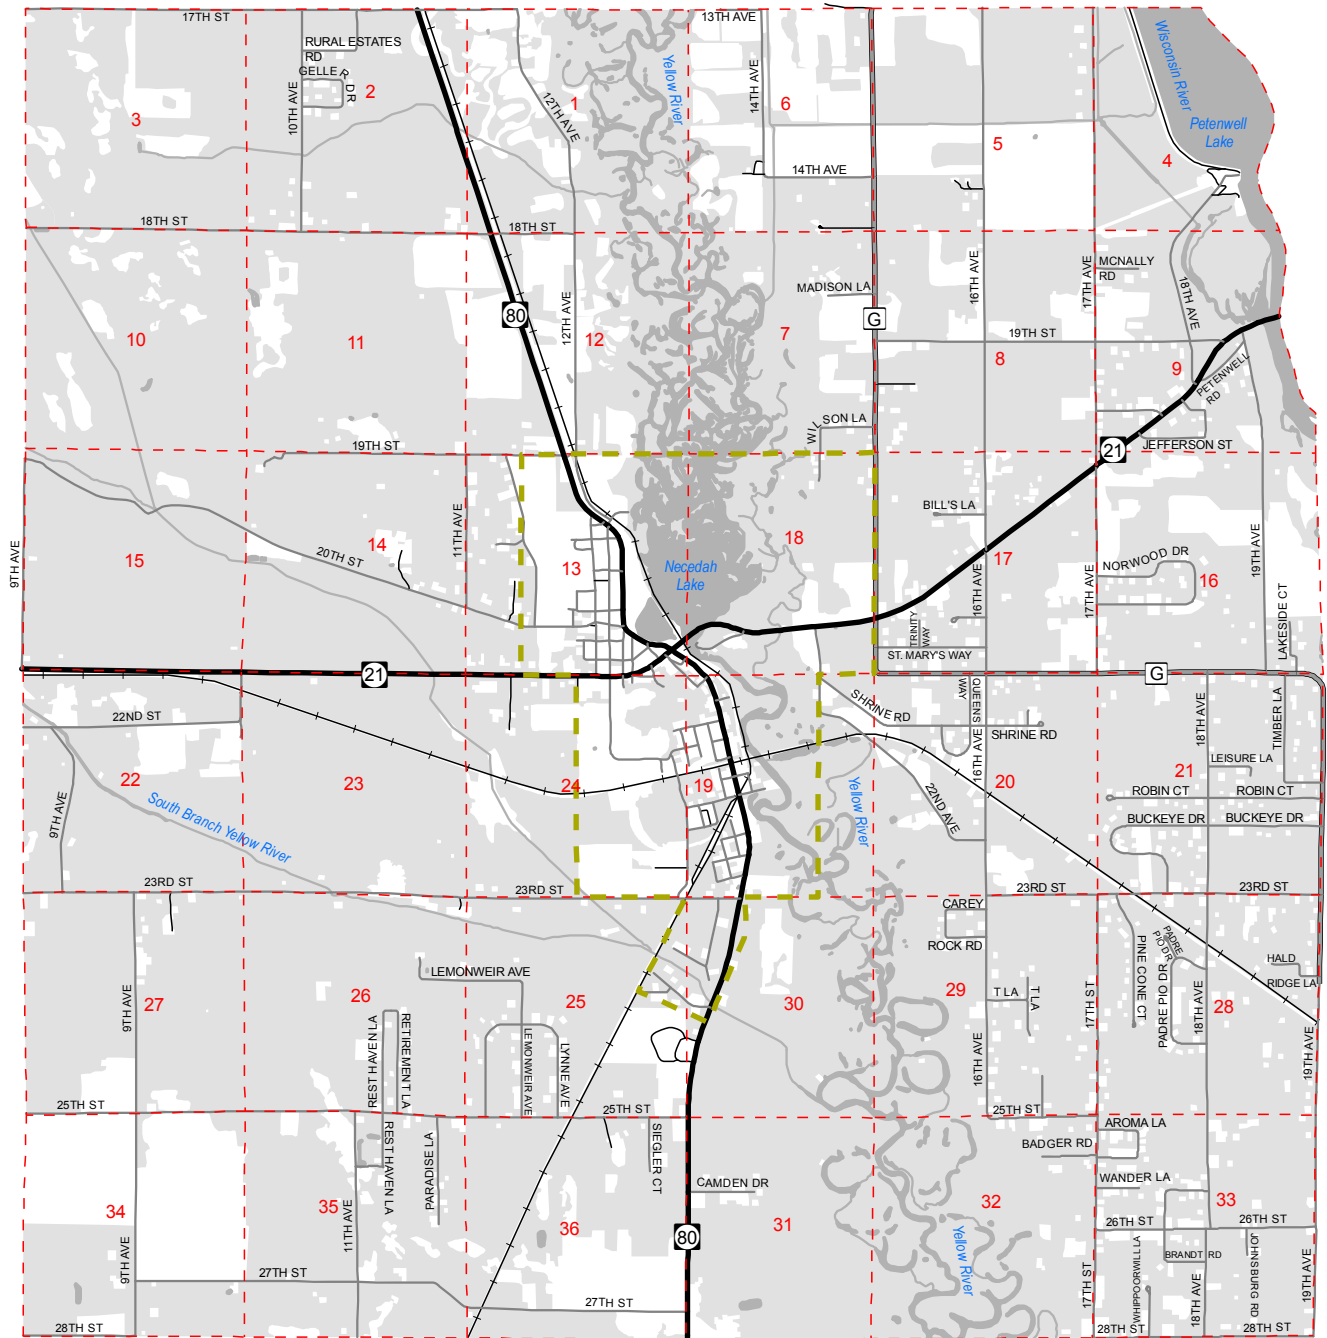

Map 5
 Village of Necedah
 Woodlands
 Juneau County, Wisconsin

- Village Boundary
- - - Section Lines
- US & State Highways
- County Highways
- Local Roads
- Private / Other
- Railroad
- Water
- Woodlands

Source: WI DNR, NCWRPC, 2003 Airphoto Interpretation

This map is neither a legally recorded map nor a survey and is not intended to be used as one. This drawing is a compilation of records, information and data used for reference purposes only. NCWRPC is not responsible for any inaccuracies herein contained.