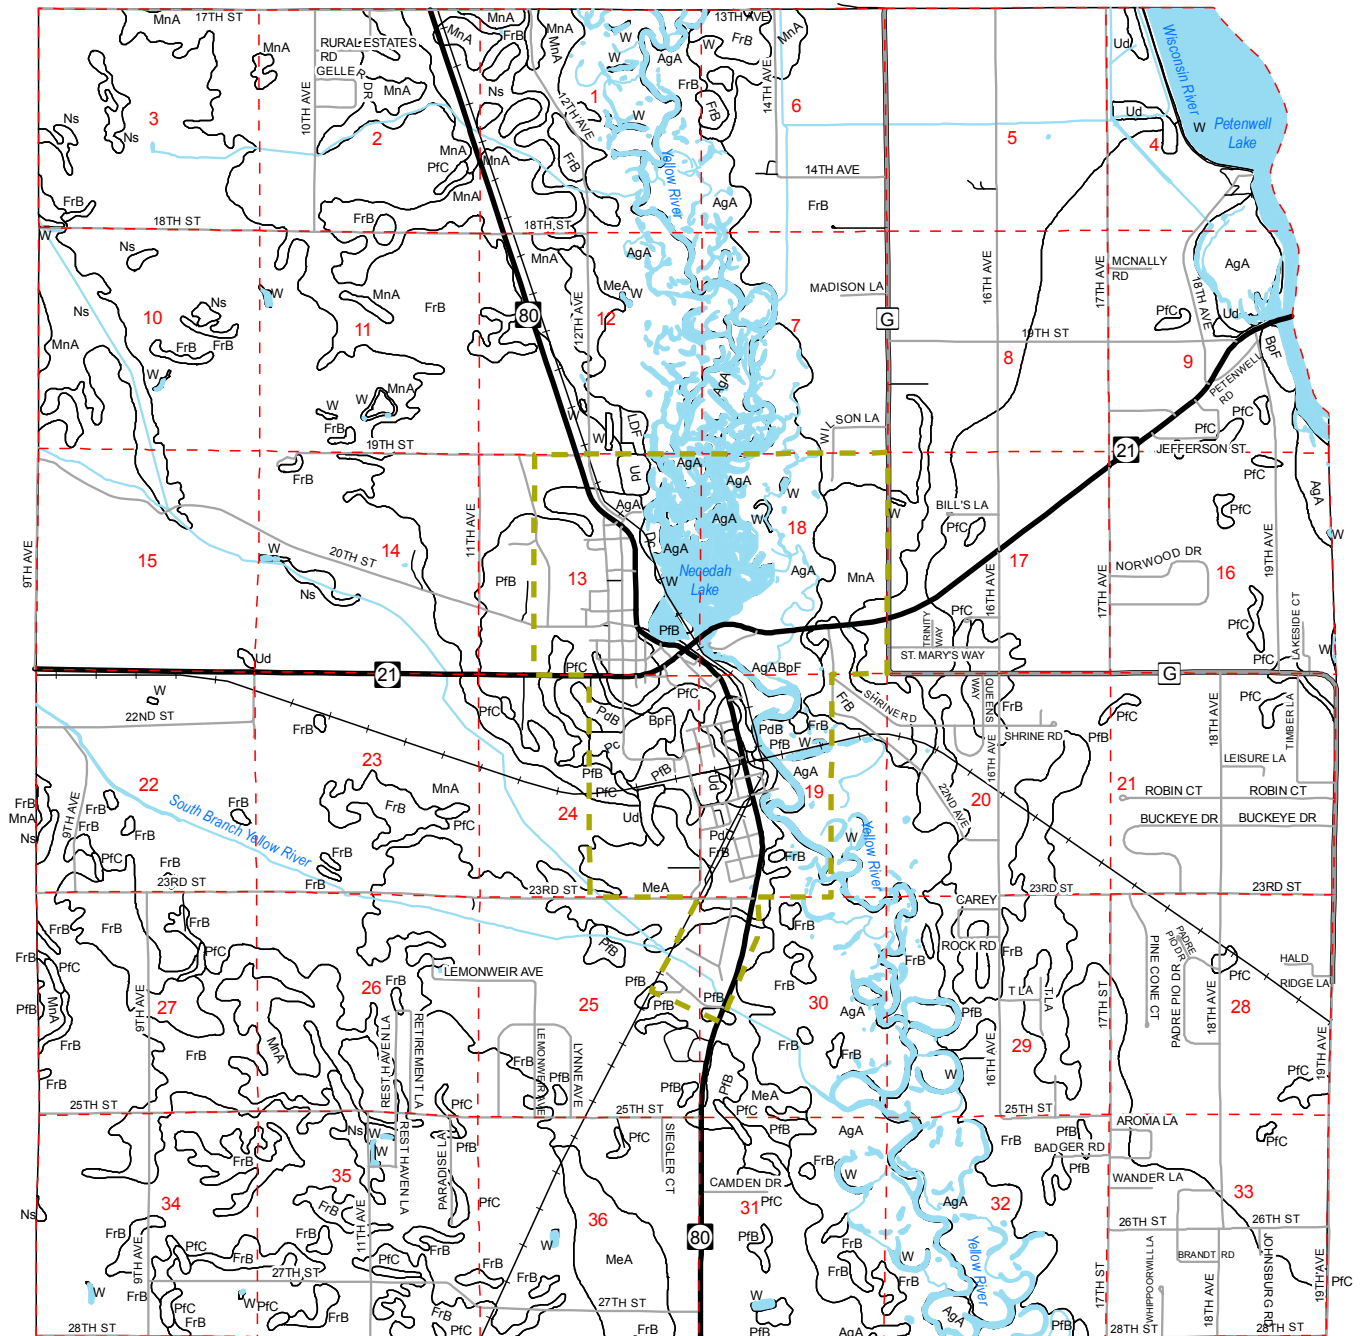

Map 3 Village of Necedah Soils Juneau County, Wisconsin

- Village Boundary
- - - Section Lines
- US & State Highways
- County Highways
- Local Roads
- Private / Other
- Railroad
- Soils
- Water

Source: WI DNR, NCWRPC, NRCS

This map is neither a legally recorded map nor a survey and is not intended to be used as one. This drawing is a compilation of records, information and data used for reference purposes only. NCWRPC is not responsible for any inaccuracies herein contained.