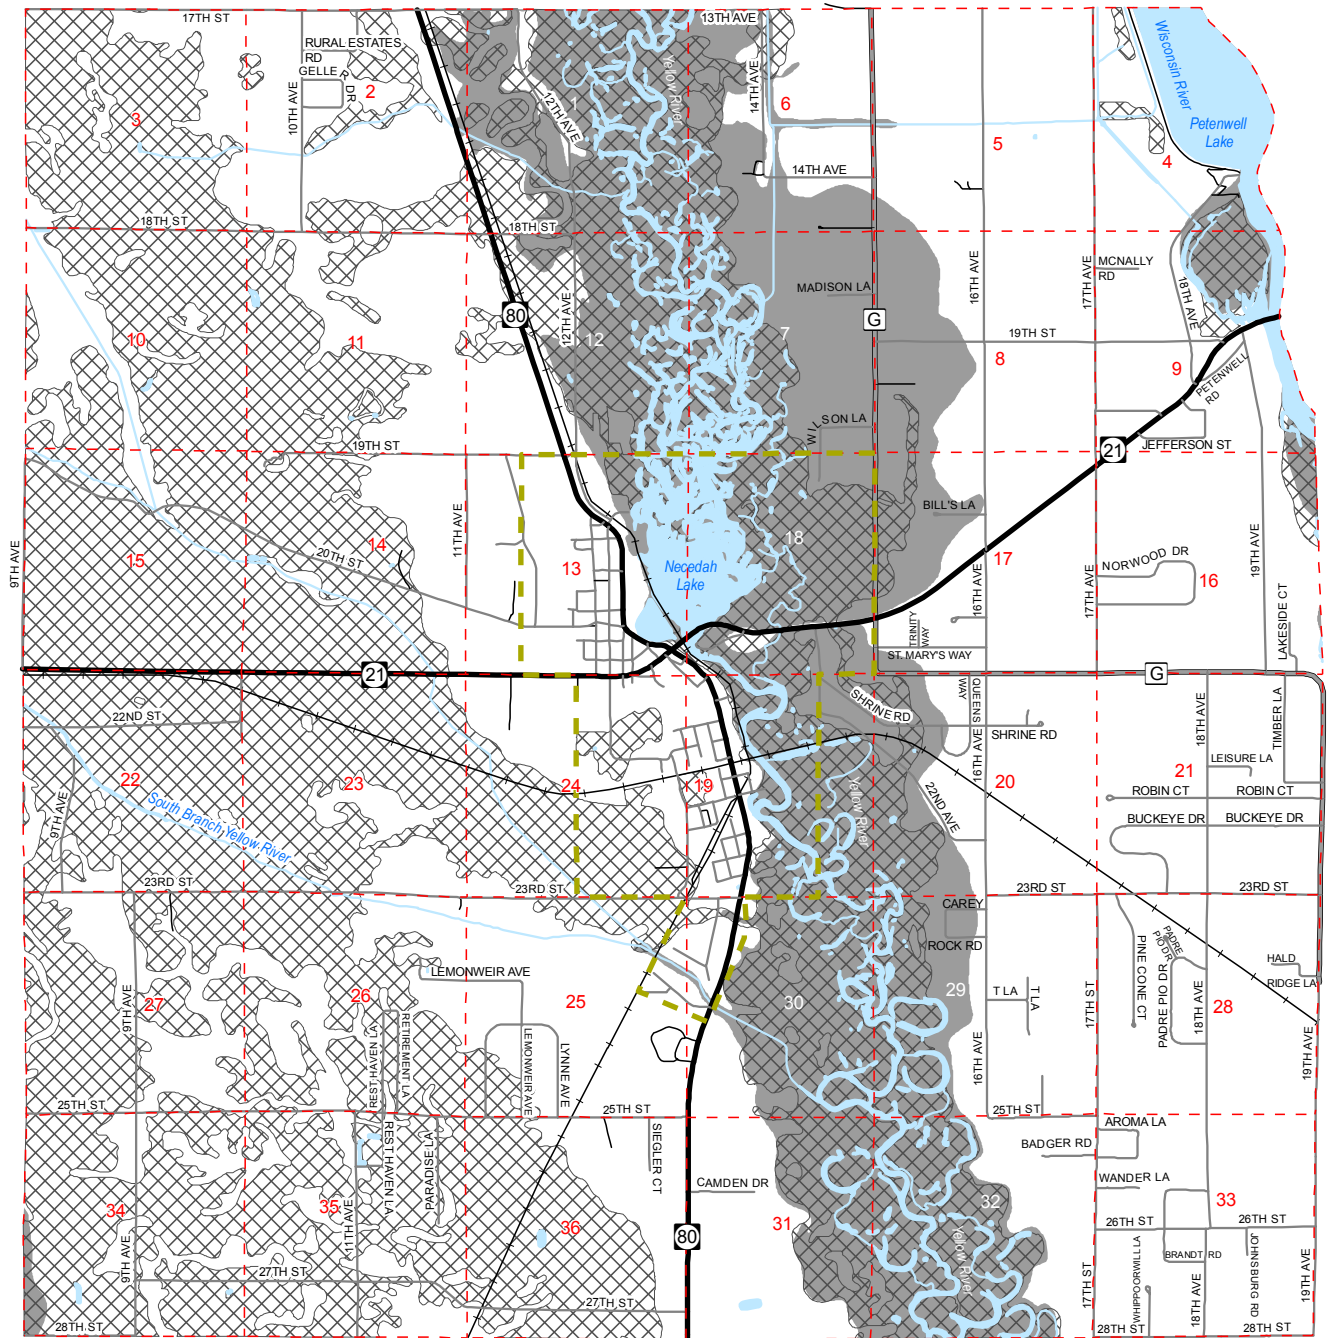

# Map 2 Village of Necedah Water Features Juneau County, Wisconsin

- Village Boundary
- - - Section Lines
- US & State Highways
- County Highways
- Local Roads
- Private / Other
- Railroad
- Water
- Wetlands
- Floodway

Source: WI DNR, NCWRPC, FEMA, Wetlands from Soils NRCS

This map is neither a legally recorded map nor a survey and is not intended to be used as one. This drawing is a compilation of records, information and data used for reference purposes only. NCWRPC is not responsible for any inaccuracies herein contained.