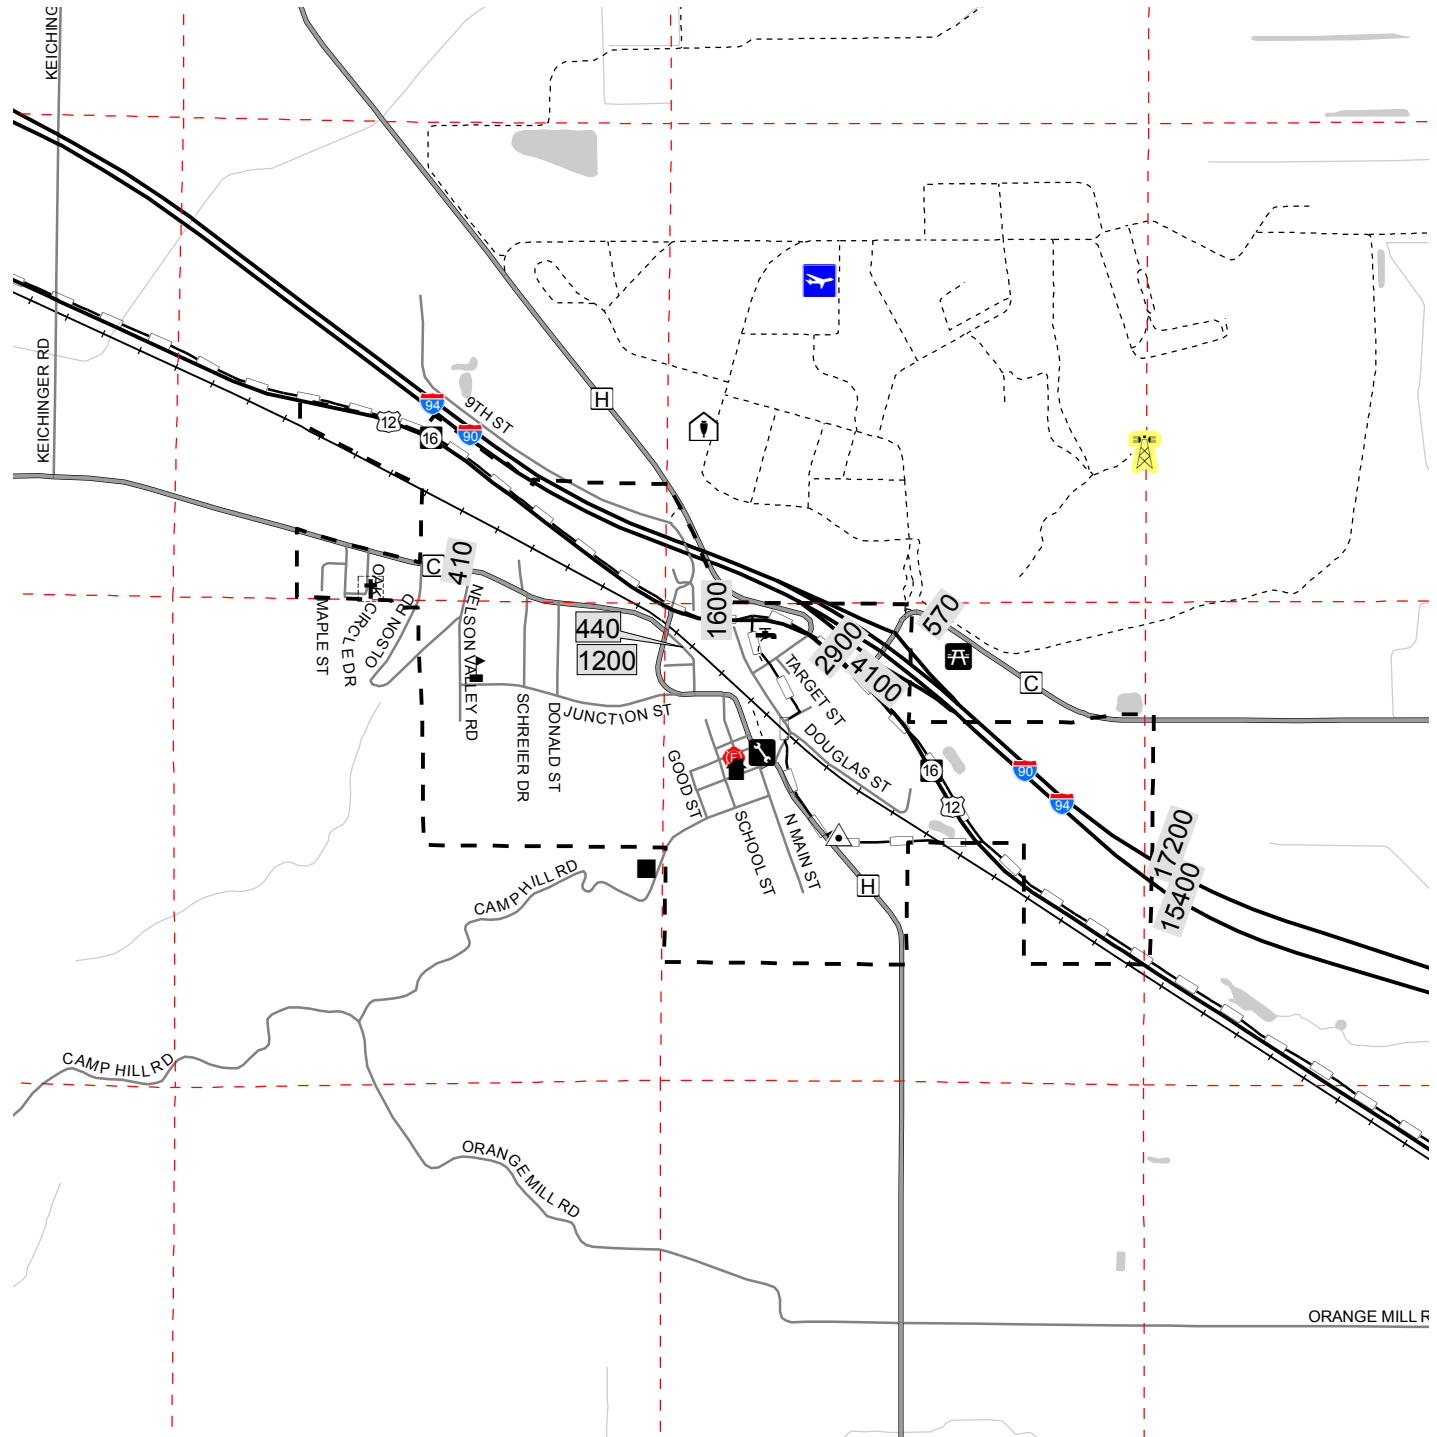

Map 3  
**Base Map**  
 Village of Camp Douglas  
 Juneau County, Wisconsin

- - Village Boundary
- - - Section Lines
- US & State Highways
- County Highways
- Local Roads
- - - Private / Other
- Railroad
- High Voltage Powerline
- Water

- 500 Annual Average Daily Traffic Count, 2004
- ⚡ Electric Sub-Station
- ✈ Airport
- 📶 Celltower
- ✝ Cemetery
- 🏠 Museum
- 🎓 School

- 🚒 Fire Hall
- 🚗 Garage
- 🏊 Reservoir
- 🏛 Village Hall
- 🛖 Wayside
- ⛑ Well

Source: WI DNR, NCWRPC, WI DOT 2004  
 This map is neither a legally recorded map nor a survey and is not intended to be used as one. This drawing is a compilation of records, information and data used for reference purposes only. NCWRPC is not responsible for any inaccuracies herein contained.