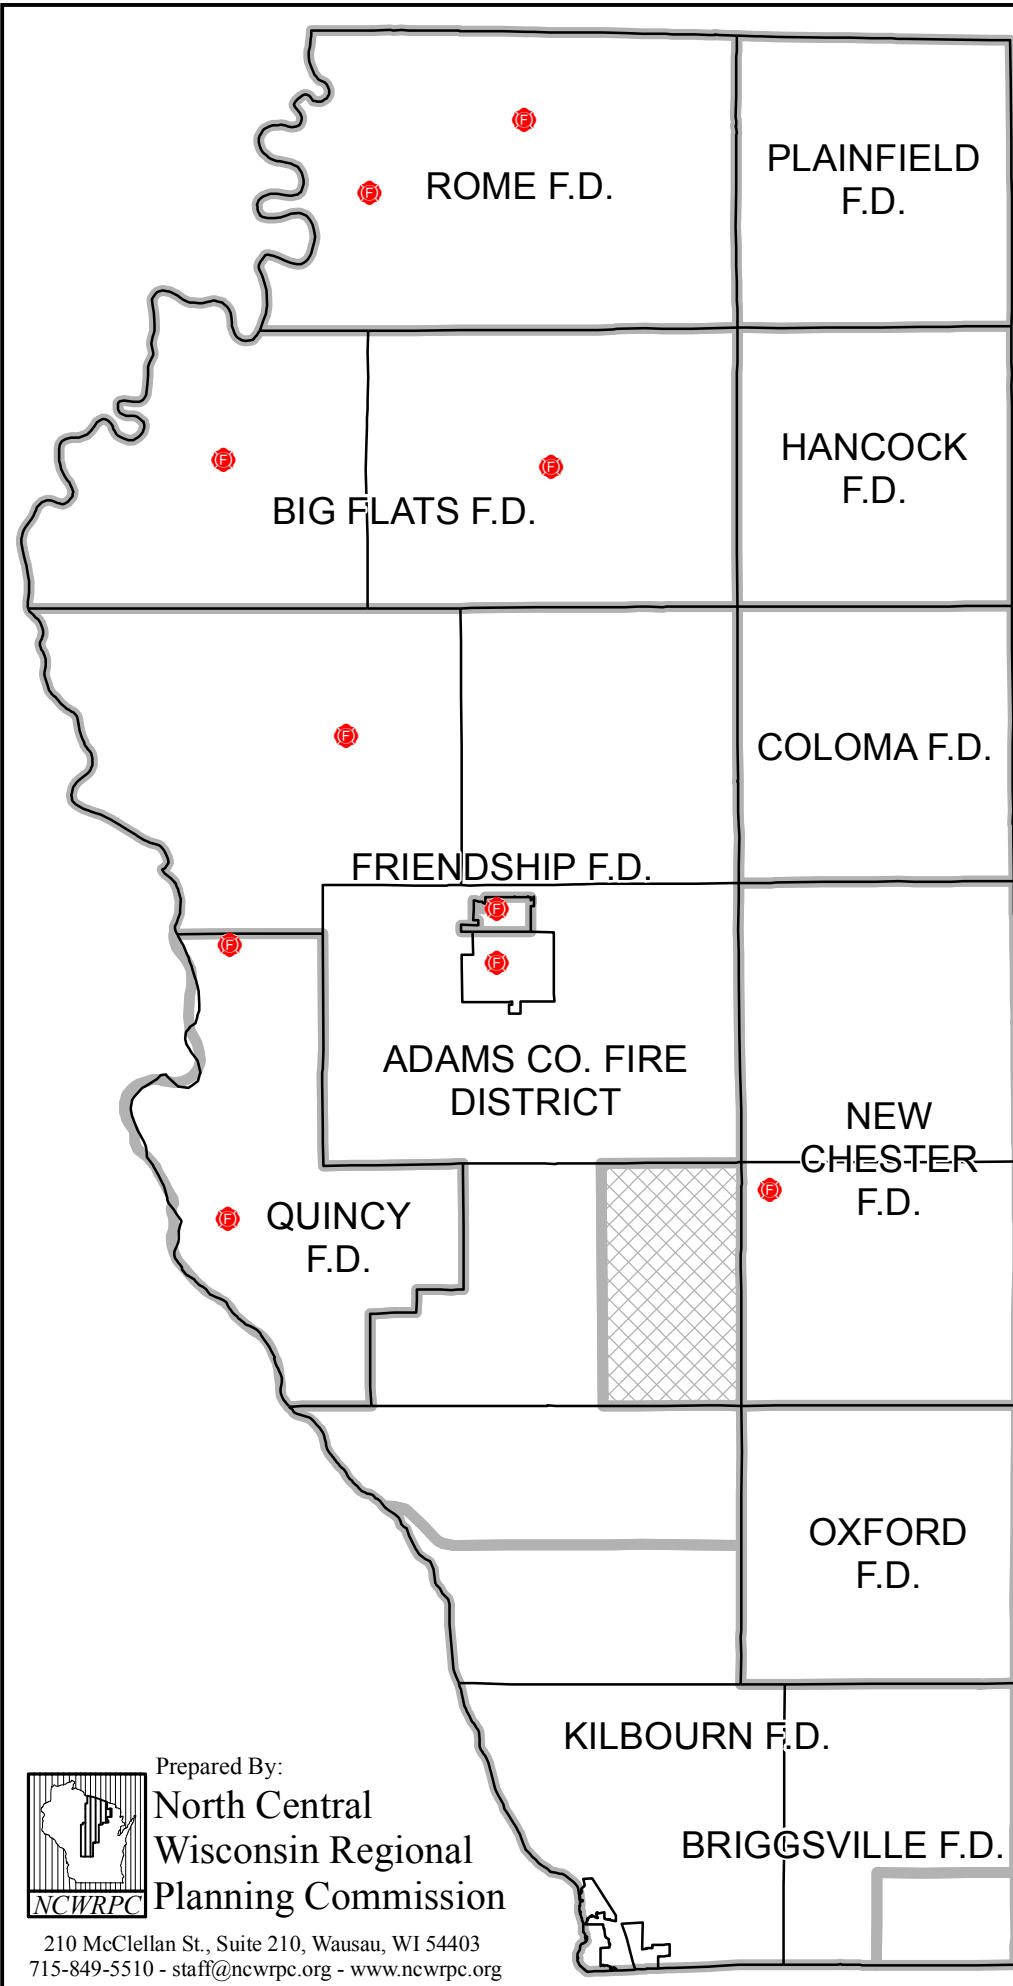

Map 7

Fire Service

Adams County, Wisconsin

- Minor Civil Divisions
-  Fire Stations
-  Fire District Boundaries
-  Double Coverage
(New Chester & Adams)

Source: WI DNR, NCWRPC, Adams Co. EM
 This map is neither a legally recorded map nor a survey and is not intended to be used as one. This drawing is a compilation of records, information and data used for reference purposes only. NCWRPC is not responsible for any inaccuracies herein contained.