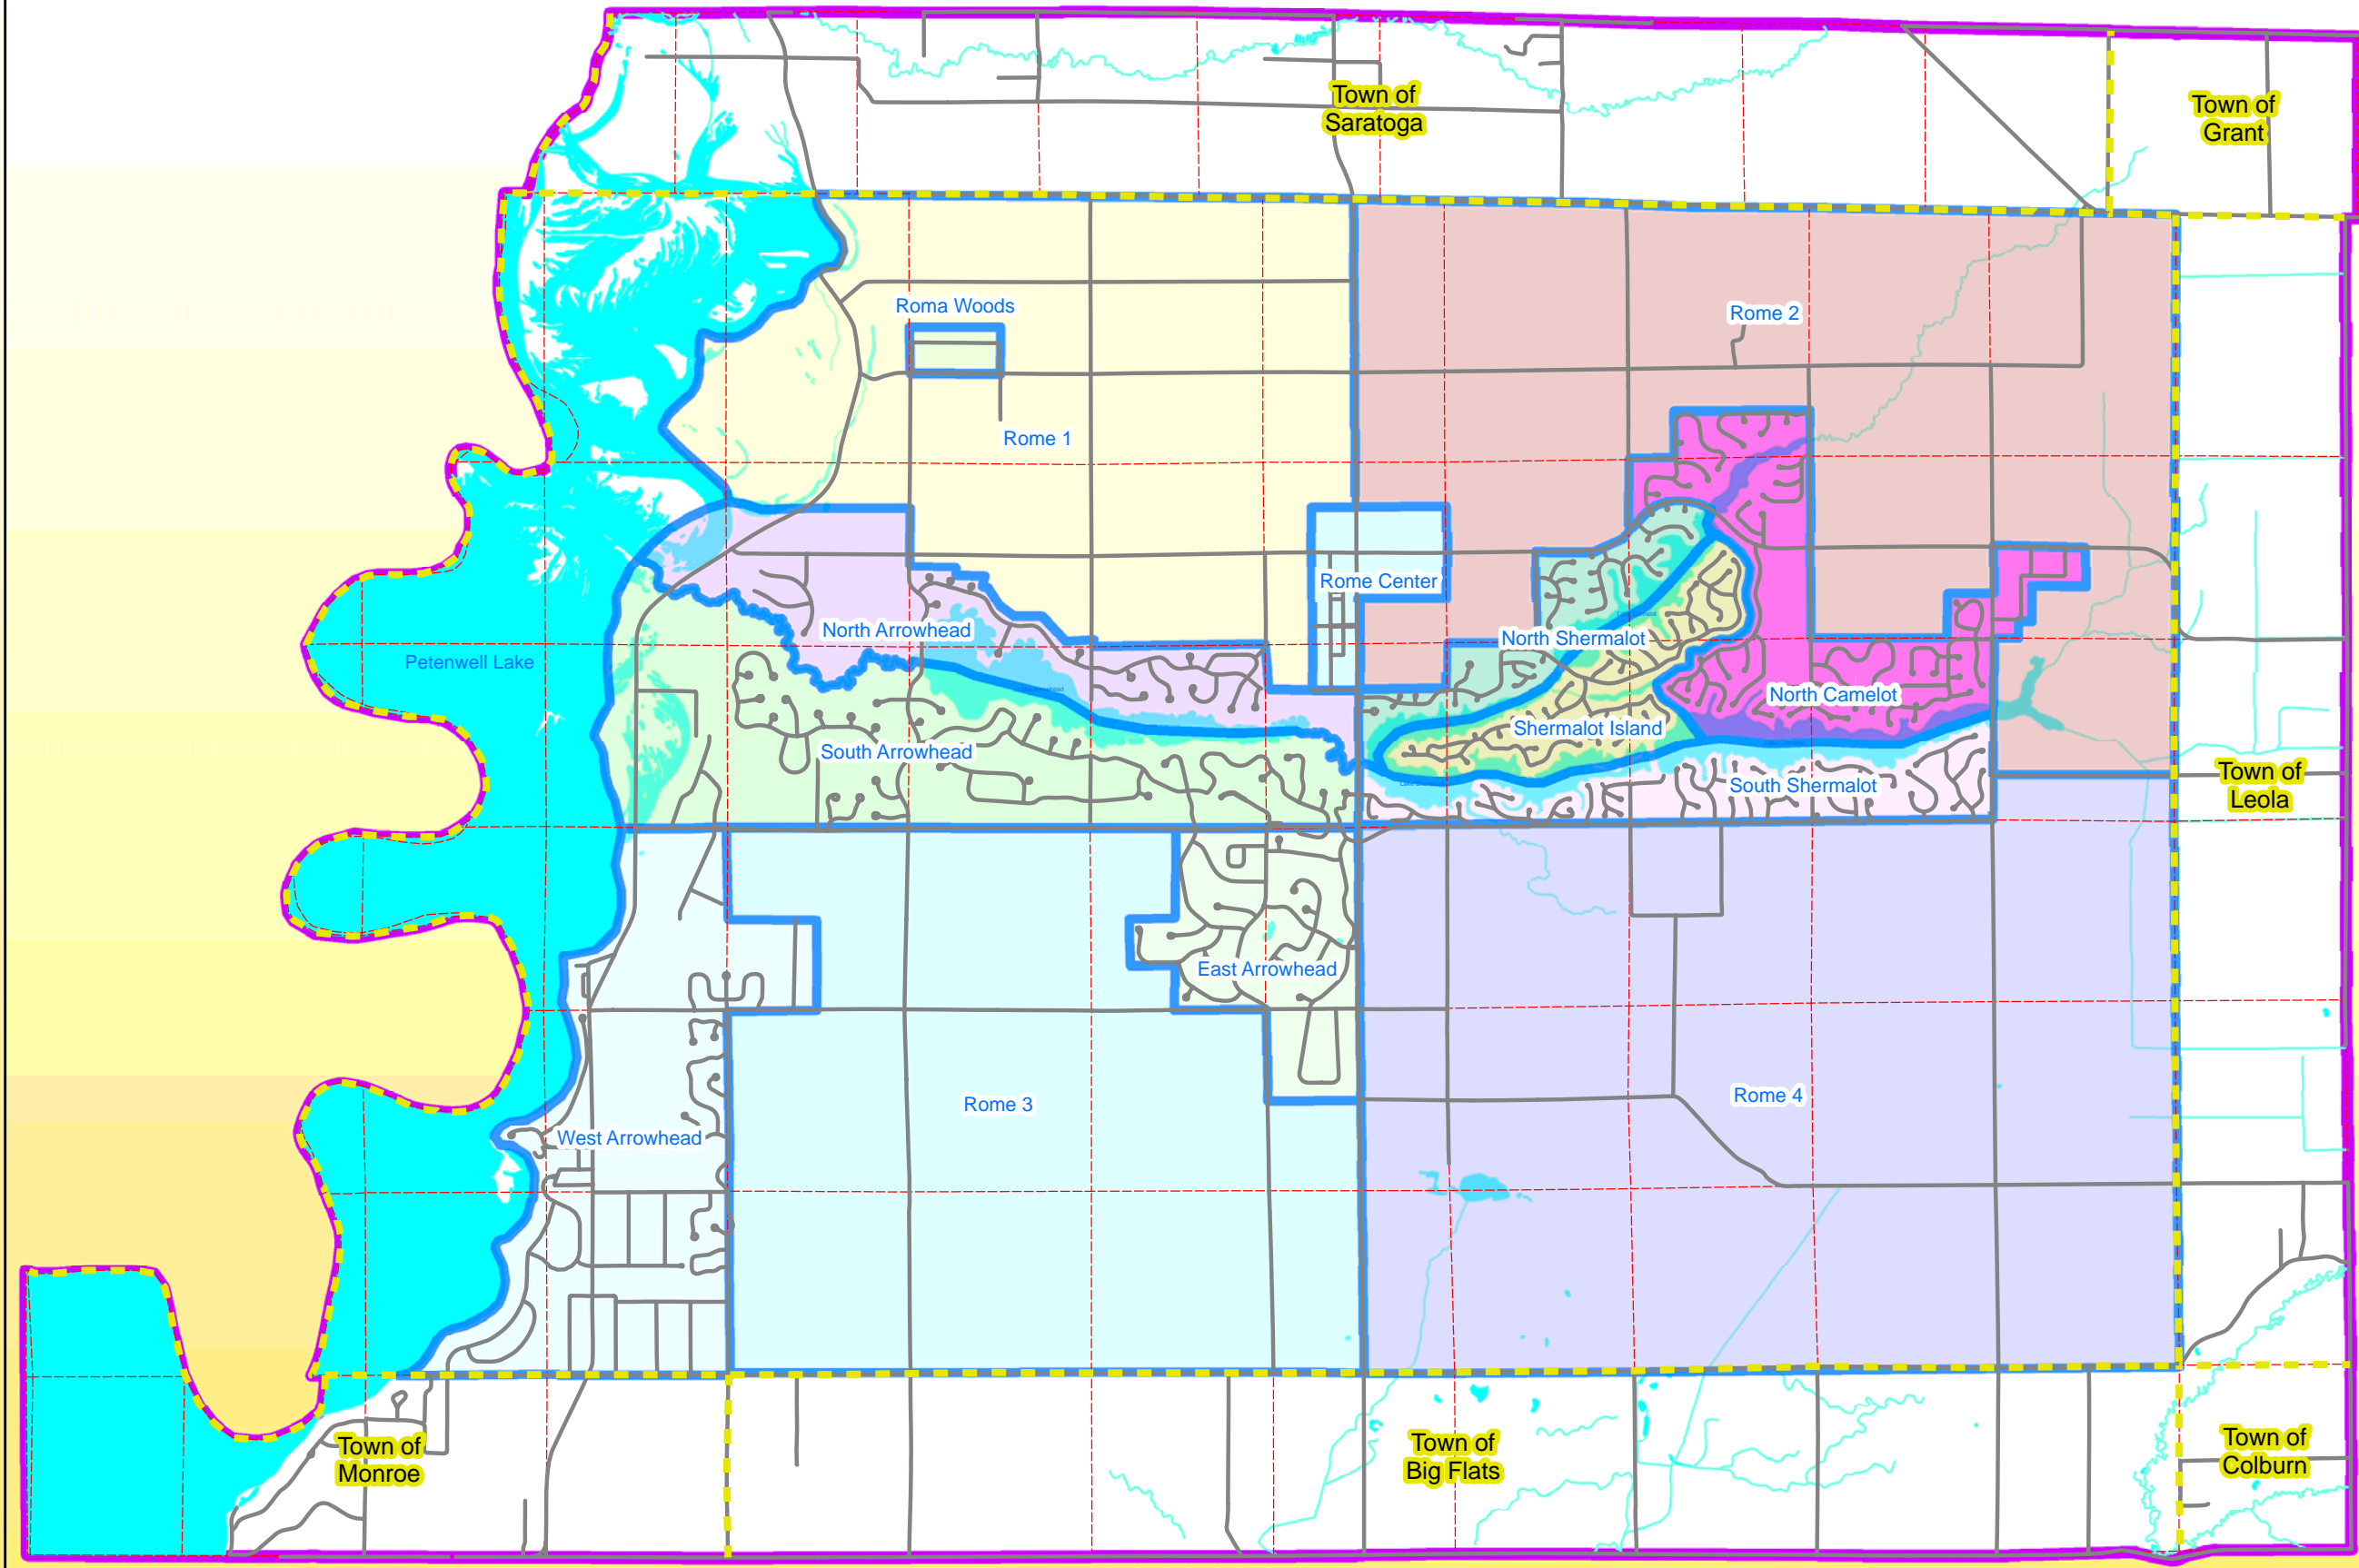

Map 8 Town of Rome Planning Unit Boundaries

- Township Boundaries
- Section Lines
- Roads
- Water
- Planning Area Boundary
- Planning Unit Boundaries

This map is neither a legally recorded map nor a survey and is not intended to be used as one. This drawing is a compilation of records, information and data used for reference purposes only. NCWRPC is not responsible for any inaccuracies herein contained.