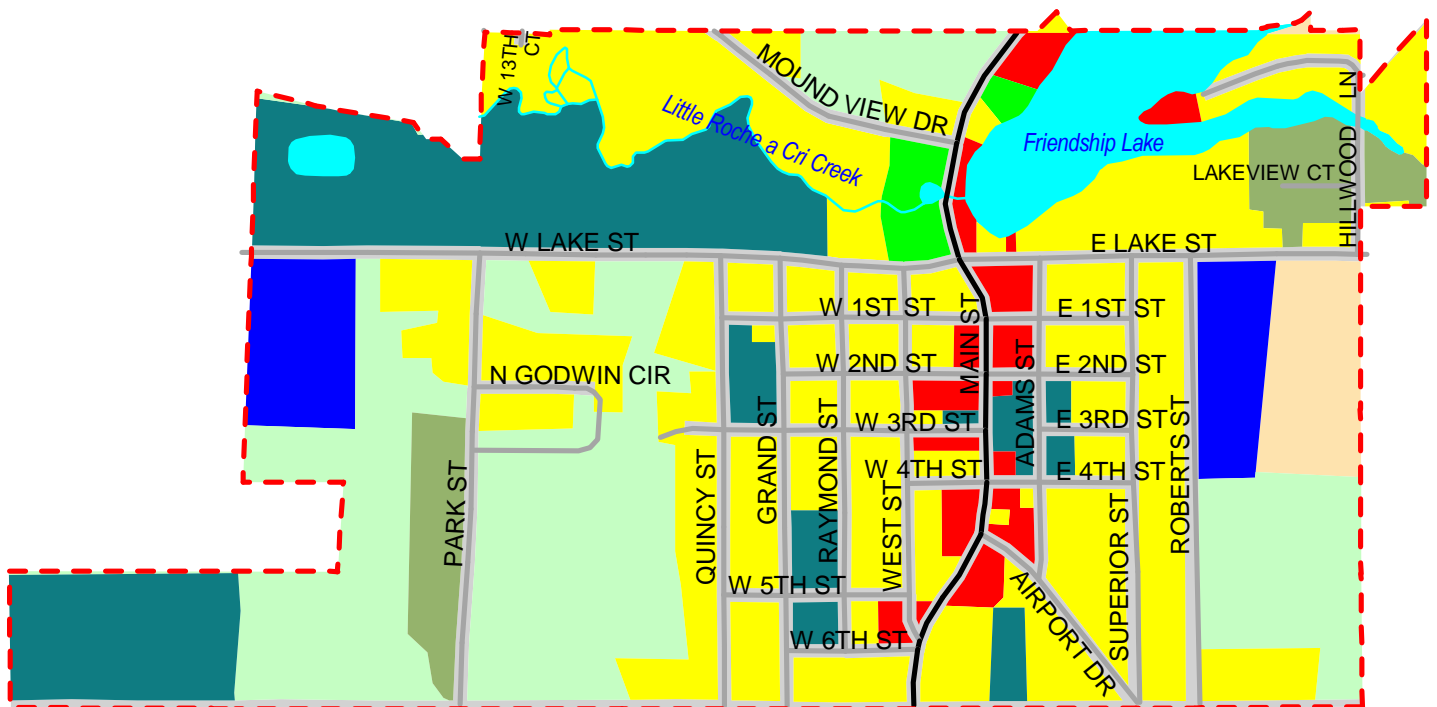

- - - Minor Civil Division
- US & State Highways
- County Highways
- Local Roads
- Private Roads
- Water
- Agriculture
- Commercial
- Outdoor Recreation
- Governmental
- Industrial
- Open Grass Land
- Residential
- Woodland

Map 9  
**Village of Friendship**  
 Existing Land Use  
 Adams County, Wisconsin

January 2006

0 0.1 0.2 0.3 0.4 Miles

This map is neither a legally recorded map nor a survey and is not intended to be used as one. This drawing is a compilation of records, information and data used for reference purposes only. NCRPC is not responsible for any inaccuracies herein contained.