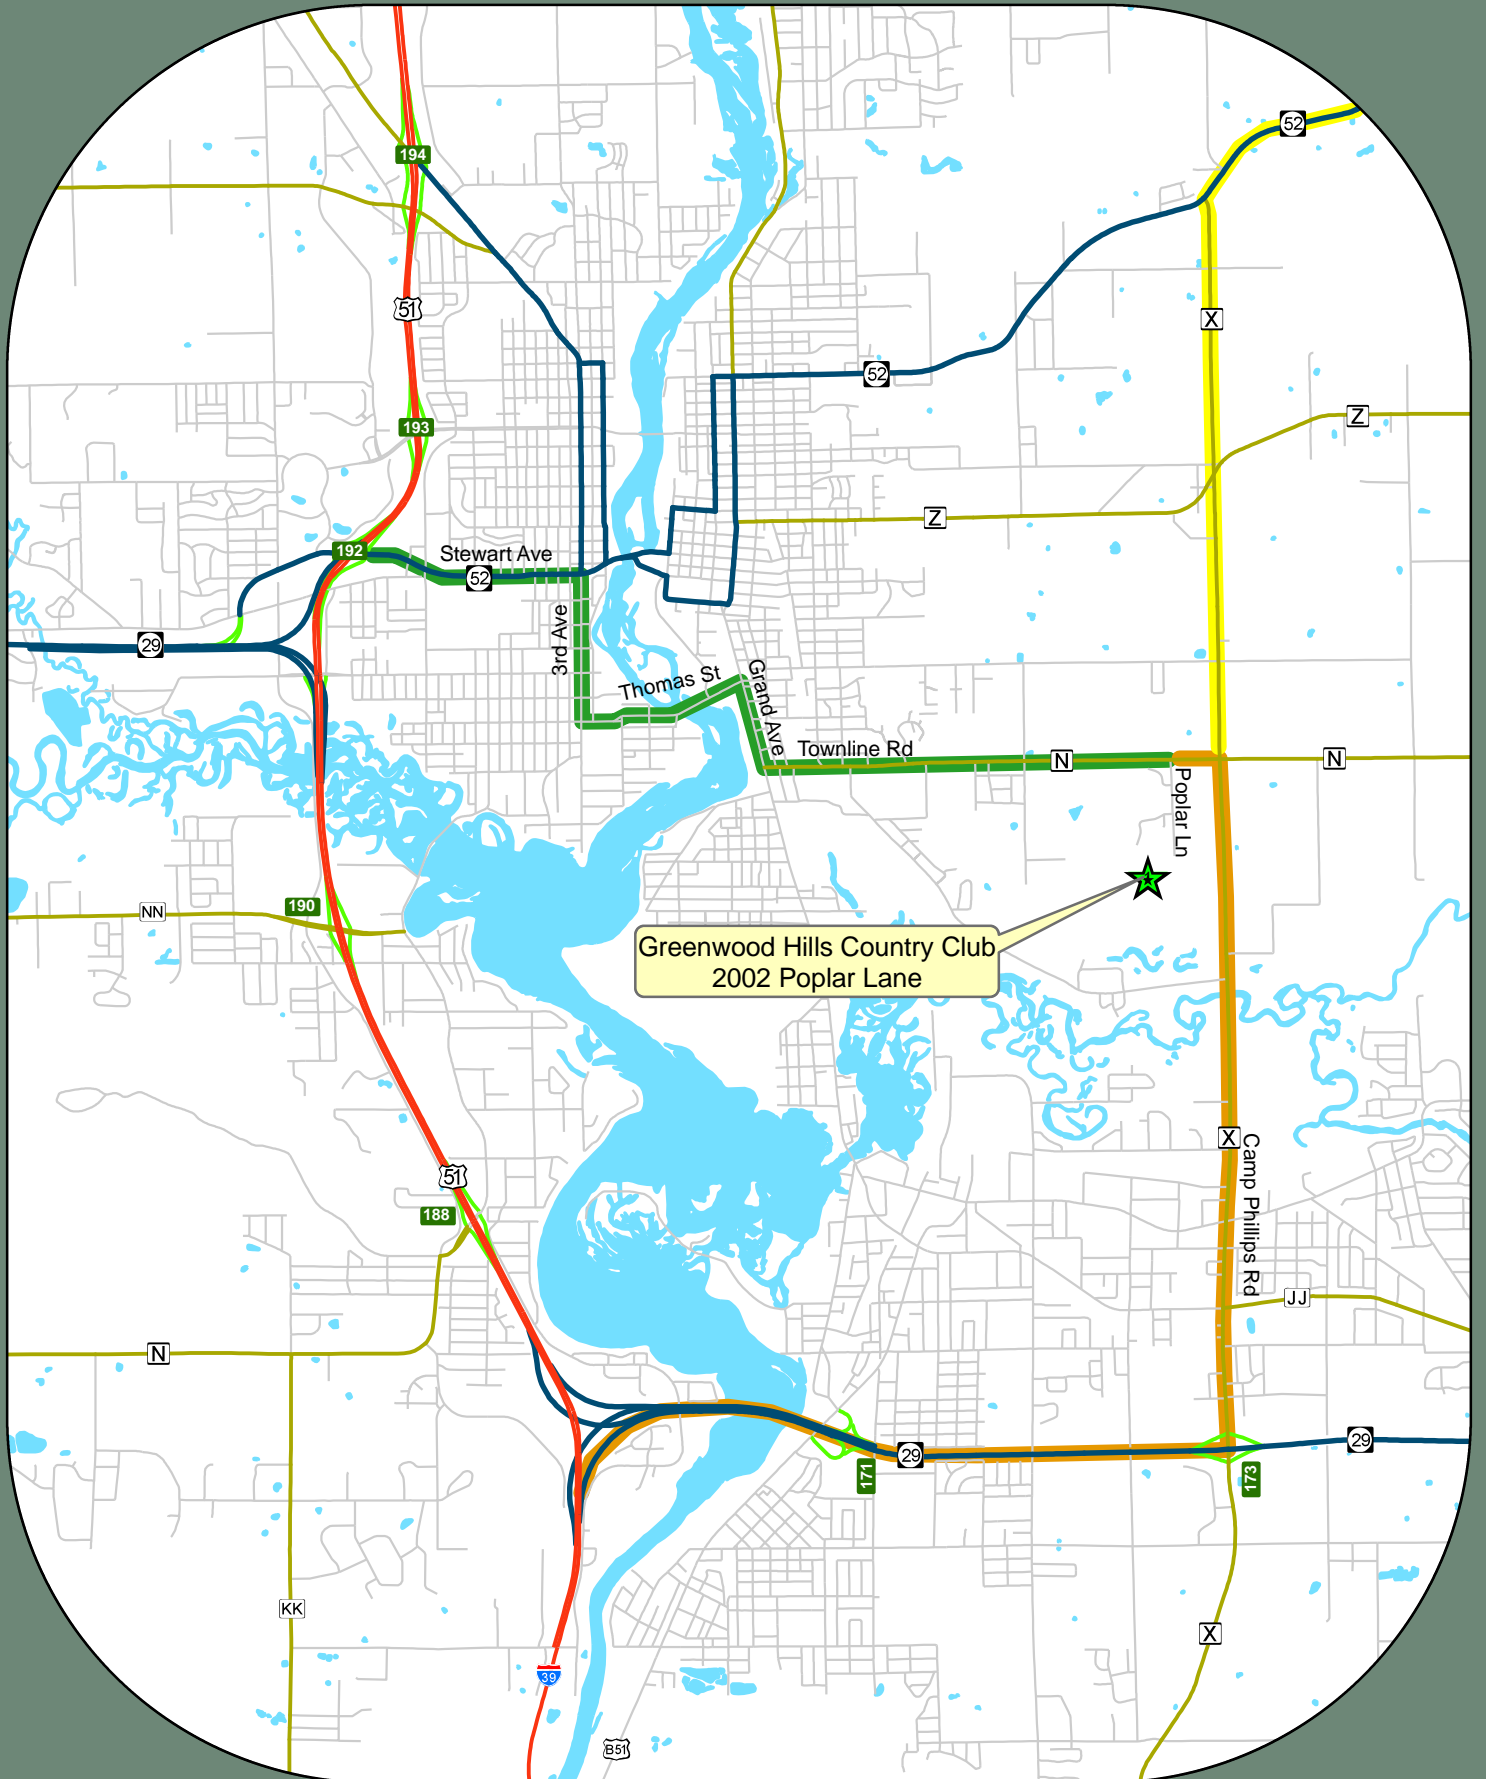

# Greenwood Hills

Greenwood Hills Country Club  
2002 Poplar Lane

### Legend

-  Directions From Northeast
-  Directions From North
-  Directions From South

Greenwood Hills Country Club  
2002 Poplar Lane  
Wausau, WI 54403  
715.848.2204