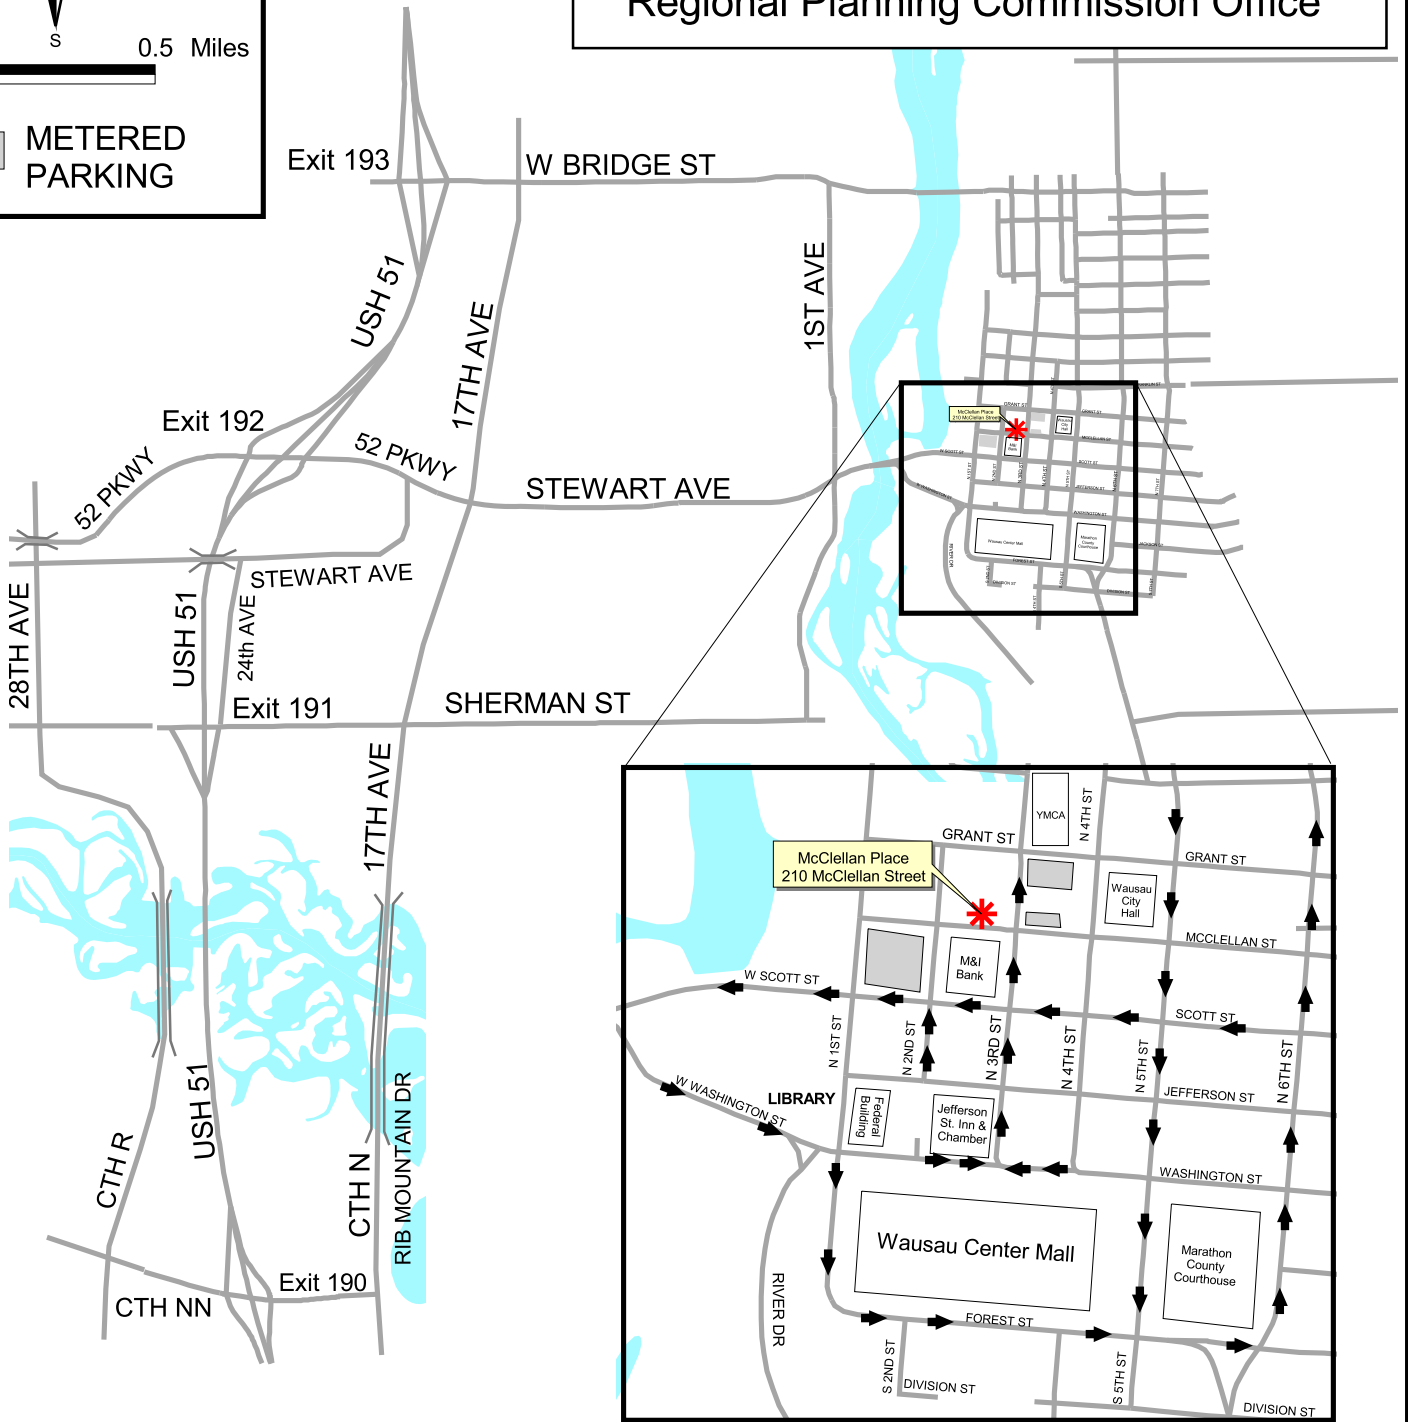

Map to North Central Wisconsin Regional Planning Commission Office

0 0.5 Miles

METERED
PARKING

FROM USH 51 / I-39 EXIT 192 (STEWART AVE.) GO EAST
GO OVER BRIDGE (STEWART TURNS INTO WASHINGTON ST.)
GO TO FIRST STREET, TURN LEFT (NORTH), GO THREE BLOCKS
TO MCCLELLAN STREET MCCLELLAN PLACE ON LEFT
BROWN BRICK BUILDING ON LEFT (NORTH) SIDE OF STREET