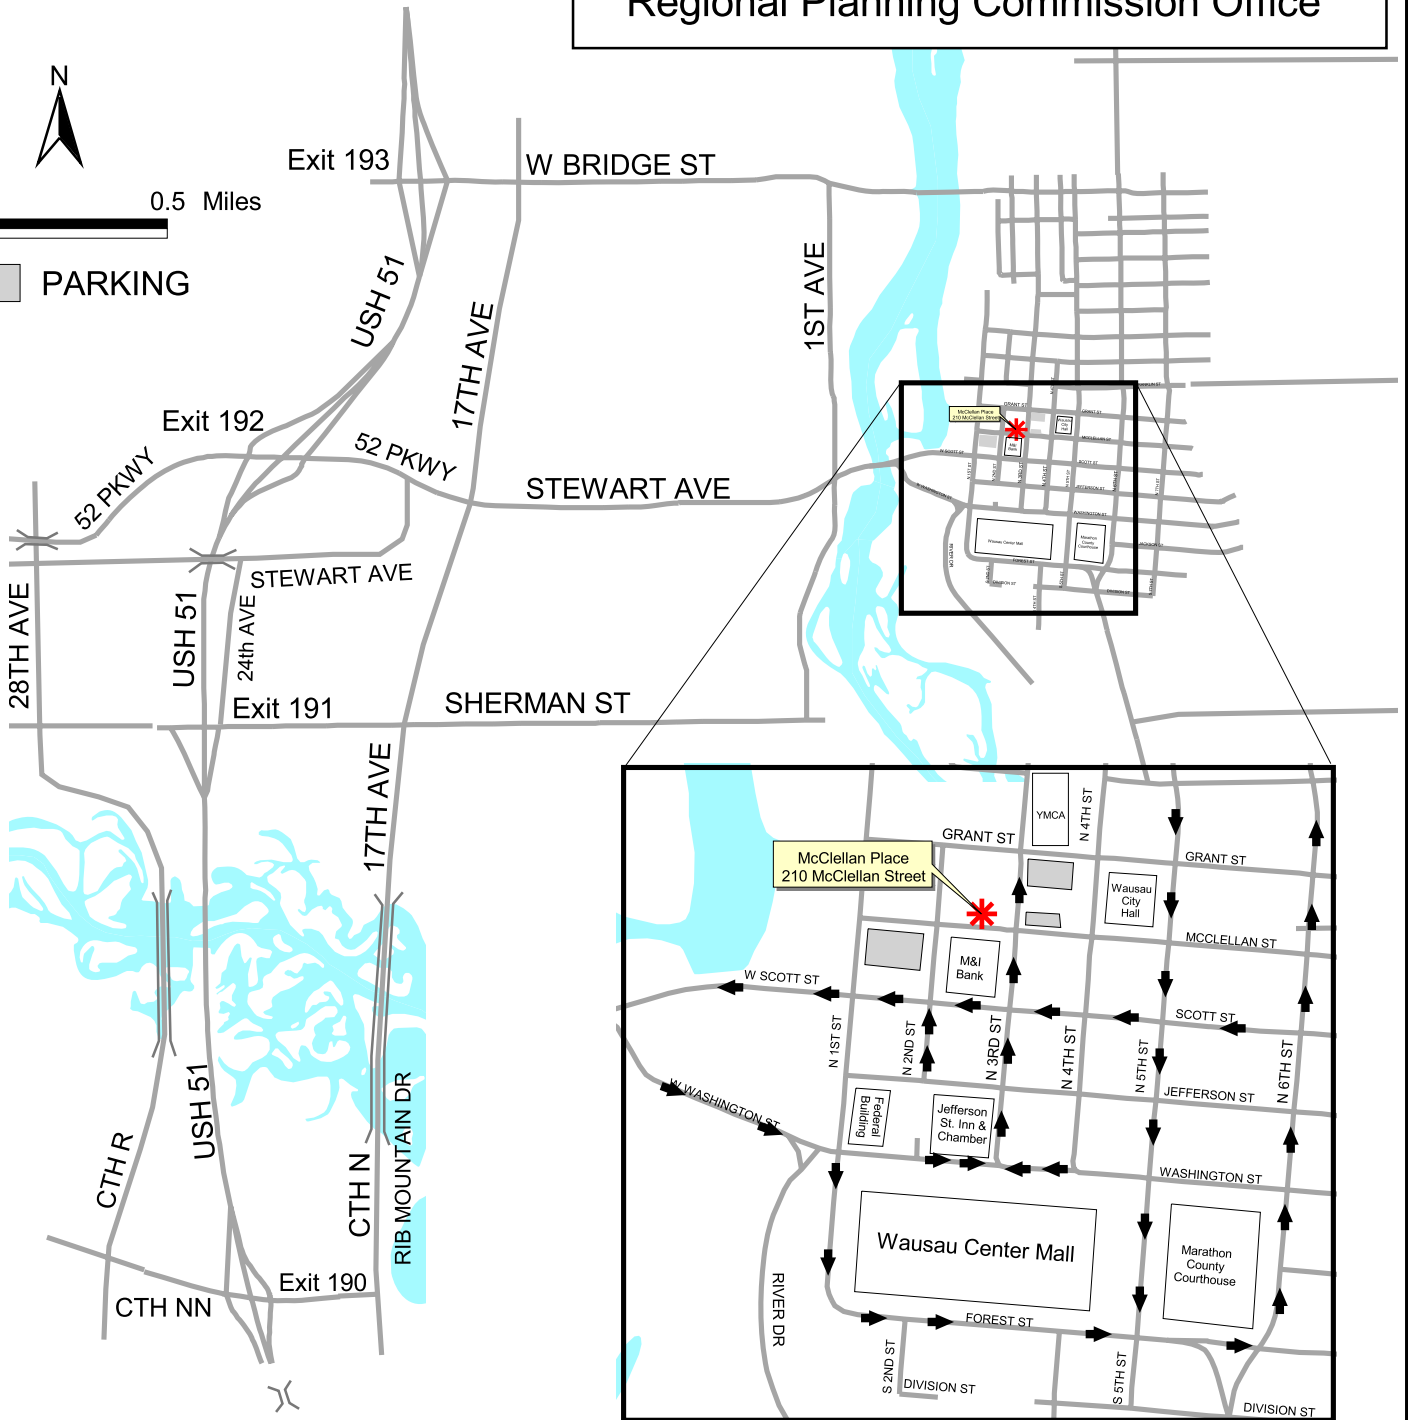

Map to North Central Wisconsin Regional Planning Commission Office

FROM USH 51 / I-39 EXIT 192 (STEWART AVE.) GO EAST
 GO OVER BRIDGE (STEWART TURNS INTO WASHINGTON ST.)
 GO TO FIRST STREET, TURN LEFT (NORTH), GO THREE BLOCKS
 TO MCCLELLAN STREET MCCLELLAN PLACE ON LEFT
 BROWN BRICK BUILDING ON LEFT (NORTH) SIDE OF STREET